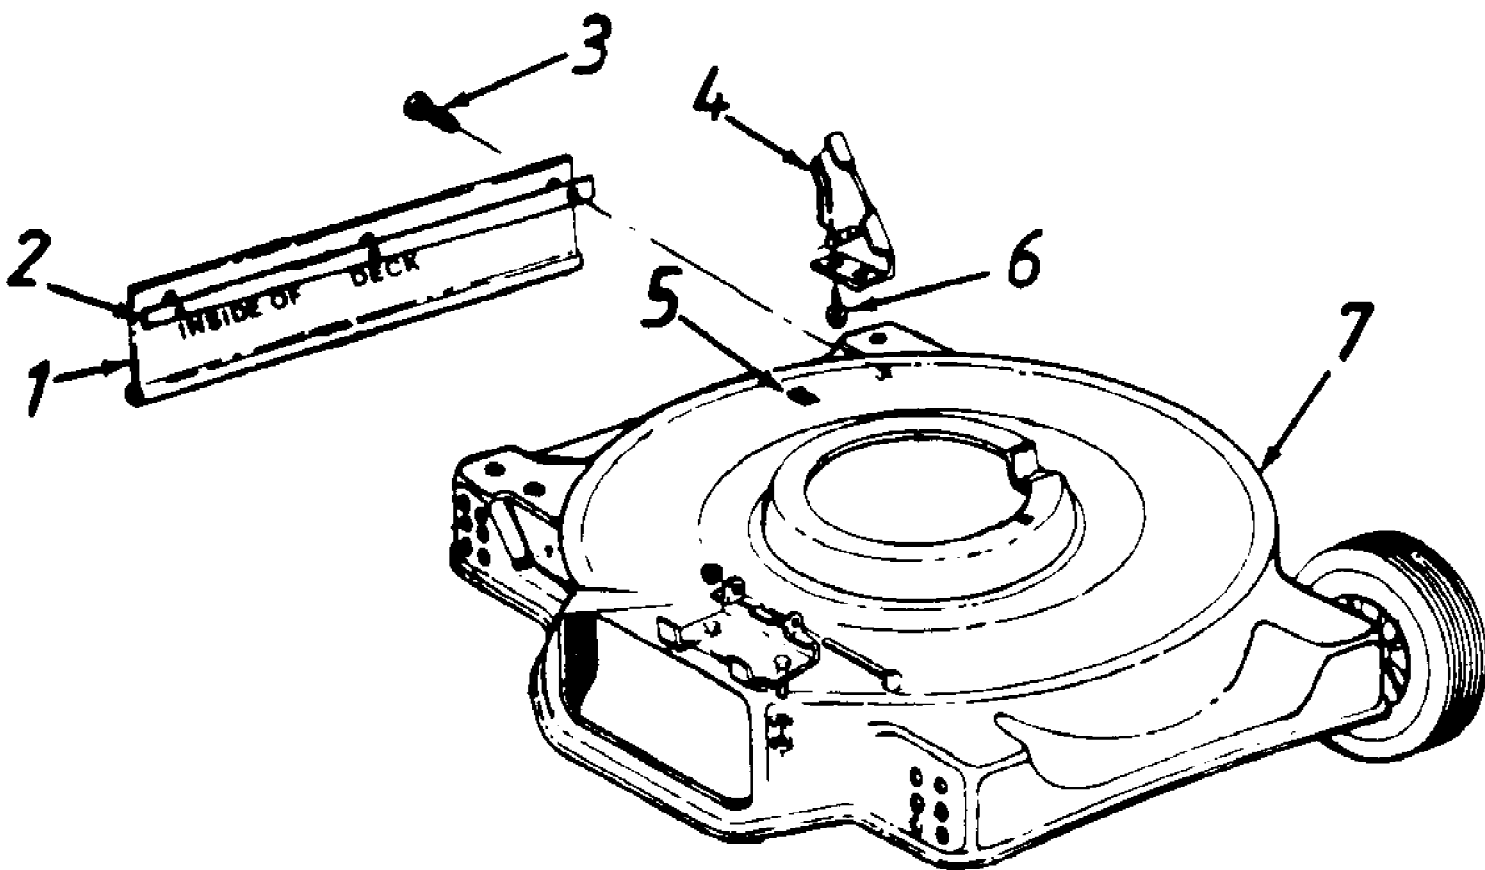

118-072C190 Lawn Boss 20 (1988)  
Rotary Mower

118-072C190 Lawn Boss 20 (1988)  
Rotary Mower

Page 2 of 2

Ref #	Part Number	Qty	S/P/F	Description
1	731-0794	1	S	Rear Flap Assemblv
2	14836	1		Retainer Strip
3	710-0776	1	S	Hex AB-Tap Scr. 1/4" x .62" Lg.
4	12935	1		Handle Mount Brkt.-L.H.
	12936	1		Handle Mount Brkt.-R.H. (Not Shown)
5	731-0564	1		Plastic Plug
6	710-0603	1	/P	Hex Sen-Tap Scr. 5/16-18 x .5" Lg.
7	14995	1		20" Deck Ass'y.